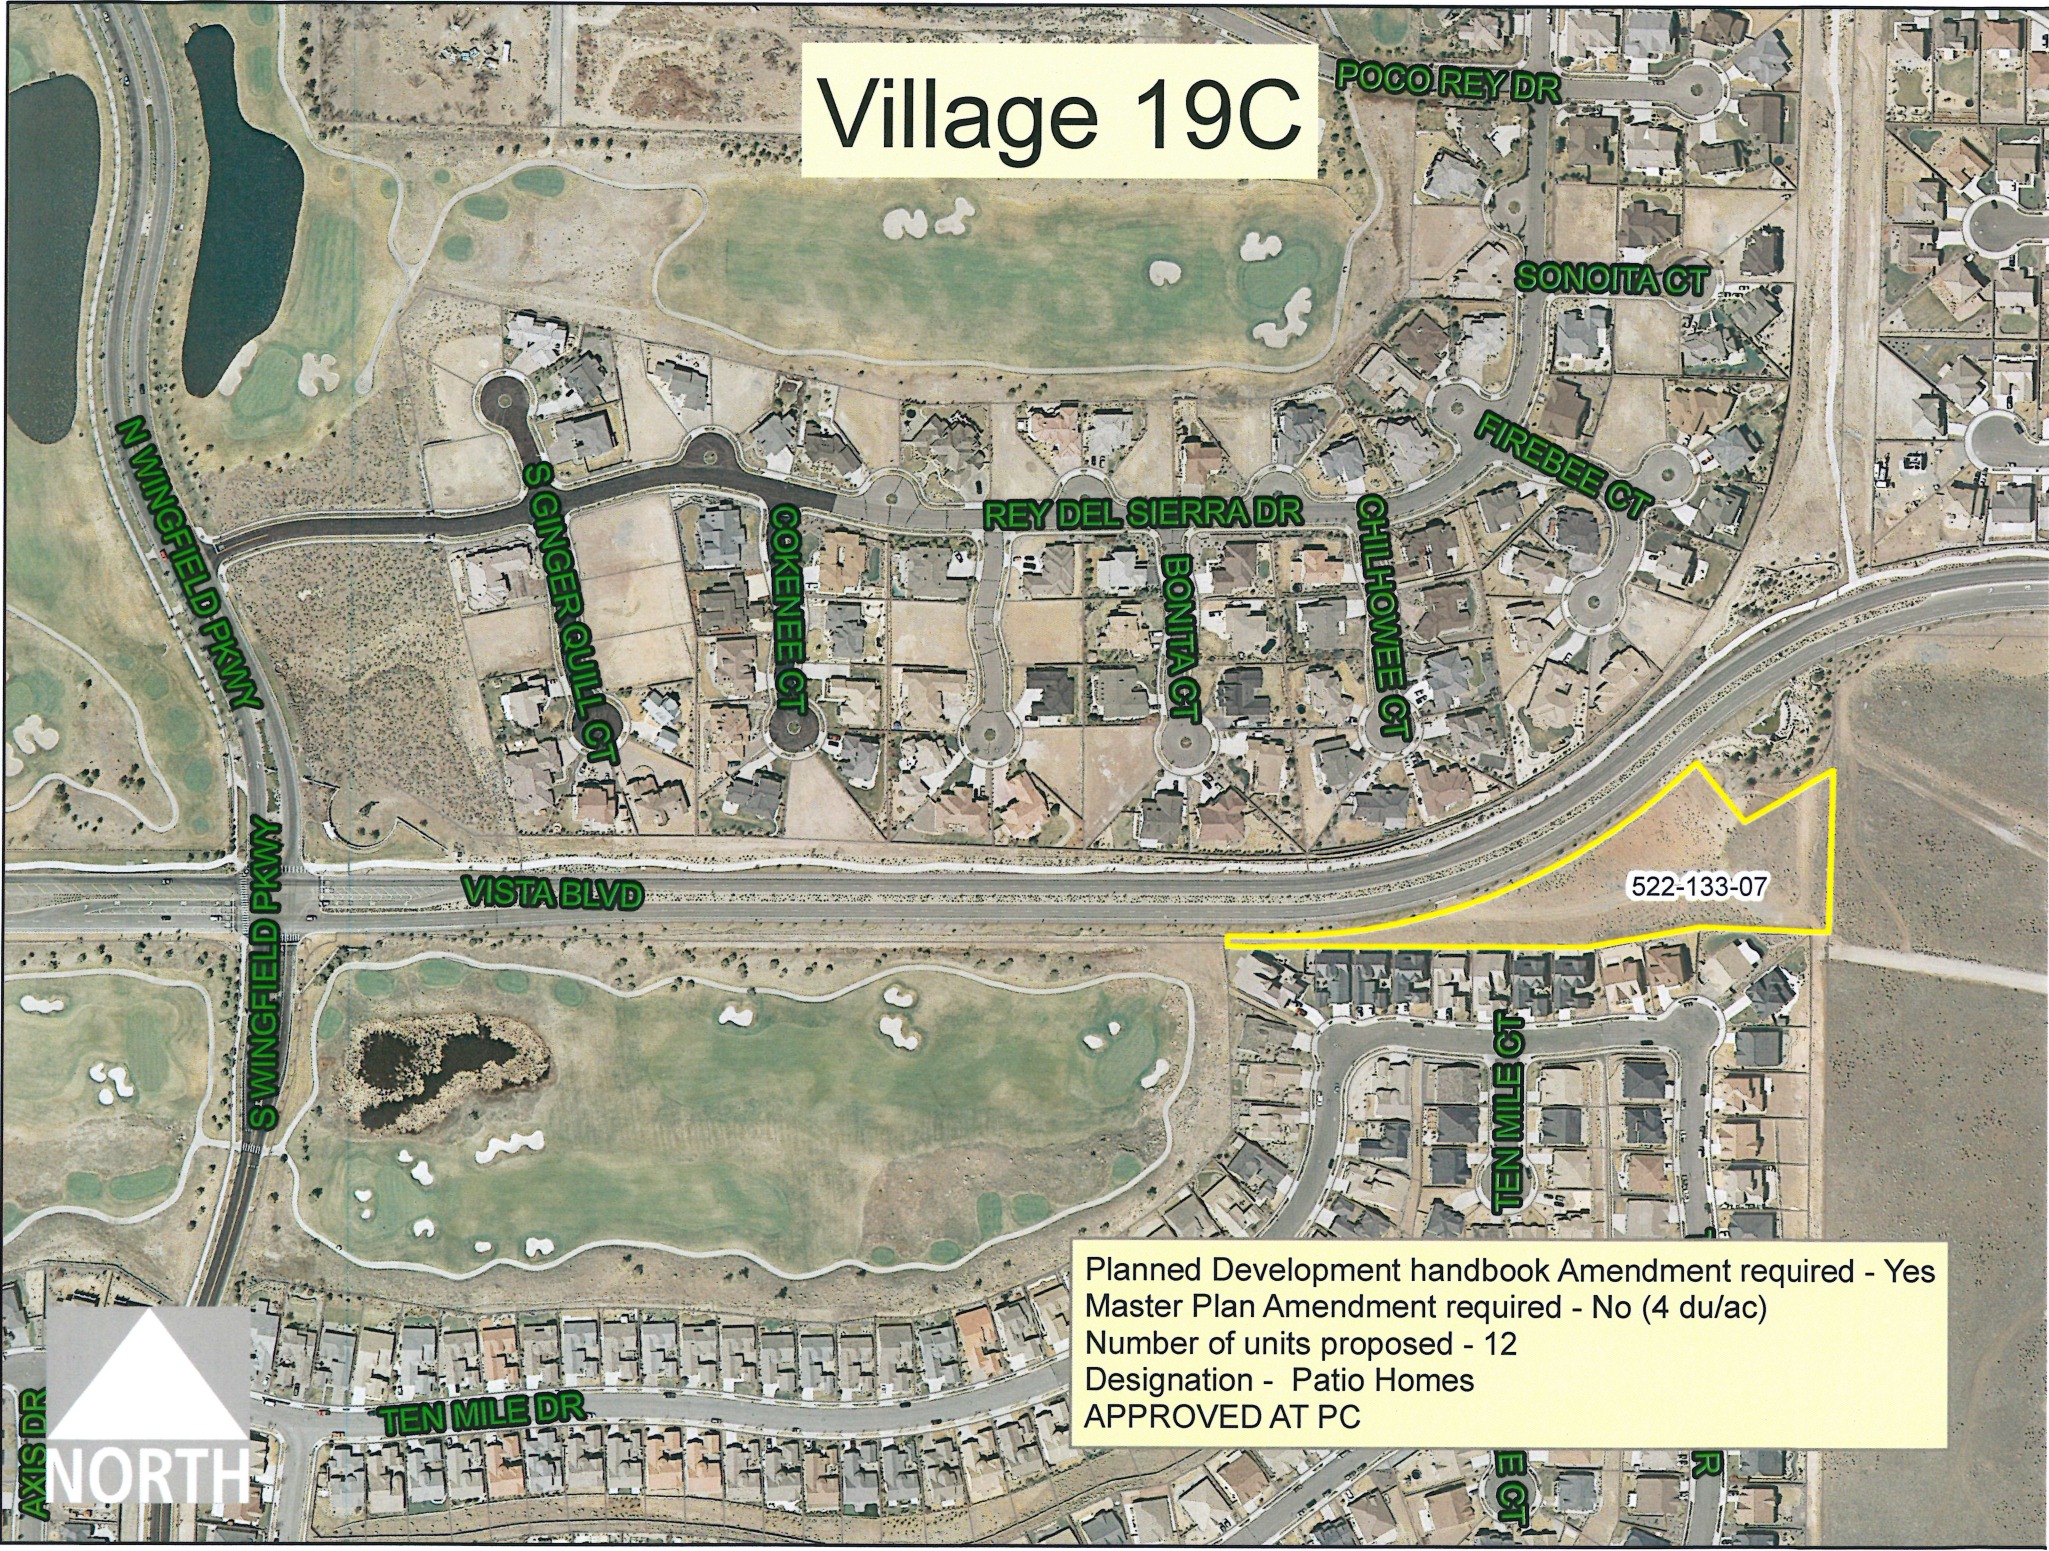

Village 19C

522-133-07

Planned Development handbook Amendment required - Yes
Master Plan Amendment required - No (4 du/ac)
Number of units proposed - 12
Designation - Patio Homes
APPROVED AT PC

NORTH